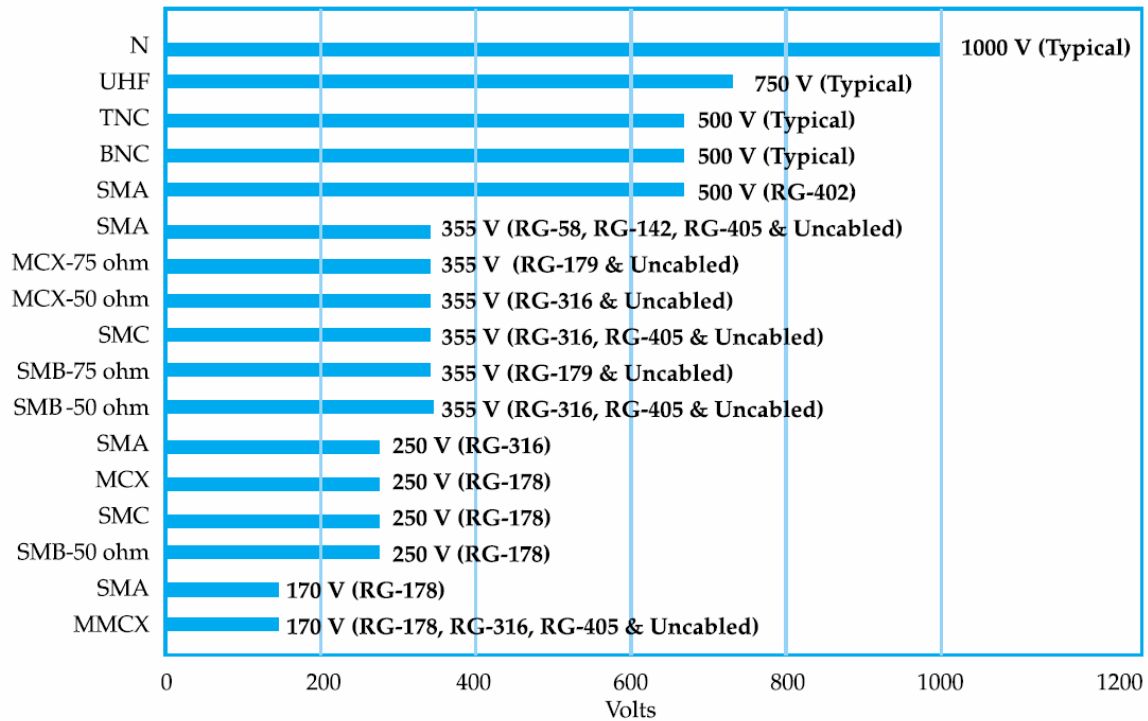

Maximum Rated Working Voltage

Maximum Rated Operating Frequency